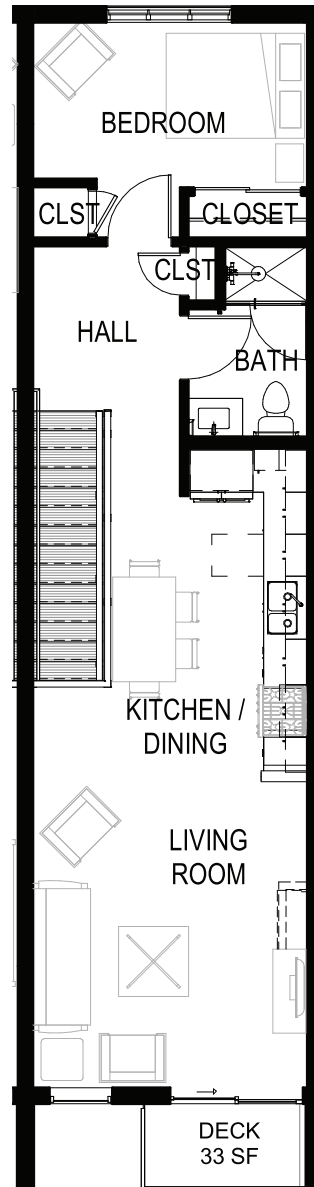

# 607\*

Townhouse

2 Bedroom/2 Bath

1341 SF

FINISH PACKAGE:

Heritage

\*Gas fireplace upgrade available.

**UPPER FLOOR**  
718 SF

**BOTTOM FLOOR**  
623 SF

— 6th Heritage Pkg

for more information:  
[SALES@MIDTOWNEUGENE.COM](mailto:SALES@MIDTOWNEUGENE.COM)

THE MIDTOWN

16th & PEARL,  
EUGENE, OREGON

Square footage is estimated. Actual square footage confirmed prior to recording.