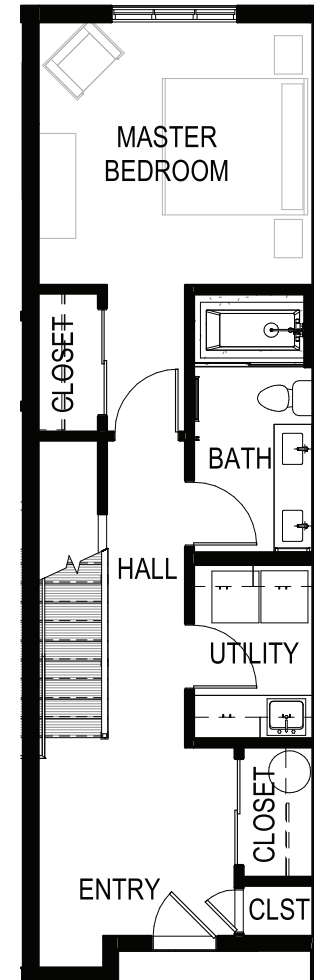

# 607\*

Townhouse

2 Bedroom/2 Bath

1341 SF

FINISH PACKAGE:

Heritage

\*Gas fireplace upgrade available.

**UPPER FLOOR**  
718 SF

**BOTTOM FLOOR**  
623 SF

— 6th Heritage Pkg

for more information:  
[SALES@MIDTOWNEUGENE.COM](mailto:SALES@MIDTOWNEUGENE.COM)

THE MIDTOWN

16th & PEARL,  
EUGENE, OREGON

Square footage is estimated. Actual square footage confirmed prior to recording.