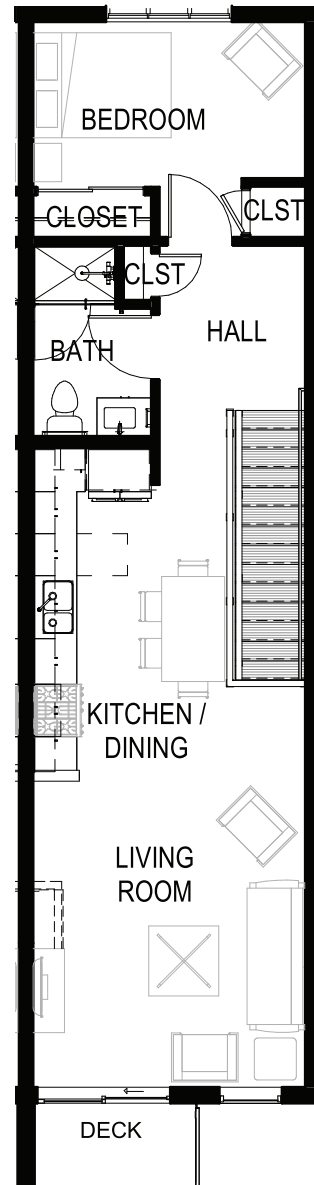

606*

Townhouse

2 Bedroom/2 Bath

1347 SF

FINISH PACKAGE:

Classic

*Gas fireplace upgrade available.

UPPER FLOOR

720 SF

BOTTOM FLOOR

627 SF

— 6th Classic Pkg

for more information:
SALES@MIDTOWNEUGENE.COM

THE MIDTOWN

16th & PEARL,
EUGENE, OREGON

Square footage is estimated. Actual square footage confirmed prior to recording.