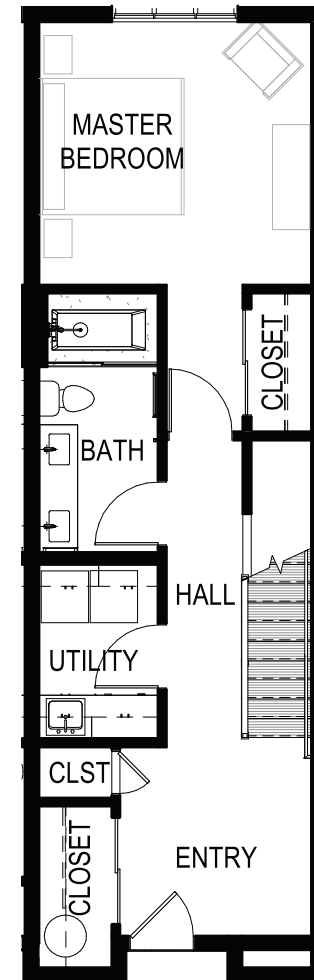

606*

Townhouse

2 Bedroom/2 Bath

1347 SF

FINISH PACKAGE:

Classic

*Gas fireplace upgrade available.

UPPER FLOOR

720 SF

BOTTOM FLOOR

627 SF

— 6th Classic Pkg

for more information:
SALES@MIDTOWNEUGENE.COM

THE MIDTOWN

16th & PEARL,
EUGENE, OREGON

Square footage is estimated. Actual square footage confirmed prior to recording.