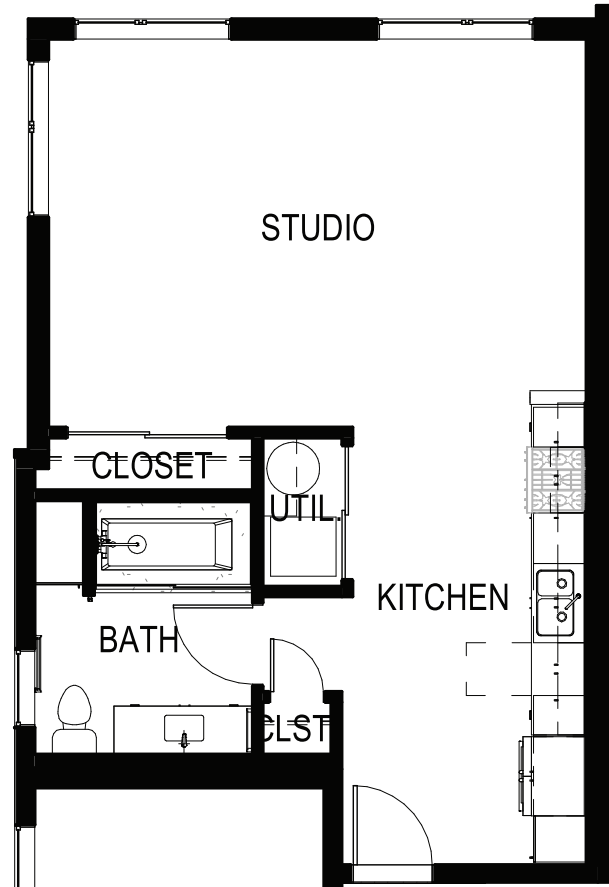

# 508

Studio/1 Bath  
678 SF

FINISH PACKAGE:  
Classic

— 5th Classic Pkg

for more information:  
[SALES@MIDTOWNEUGENE.COM](mailto:SALES@MIDTOWNEUGENE.COM)

THE MIDTOWN

16th & PEARL,  
EUGENE, OREGON

Square footage is estimated. Actual square footage confirmed prior to recording.