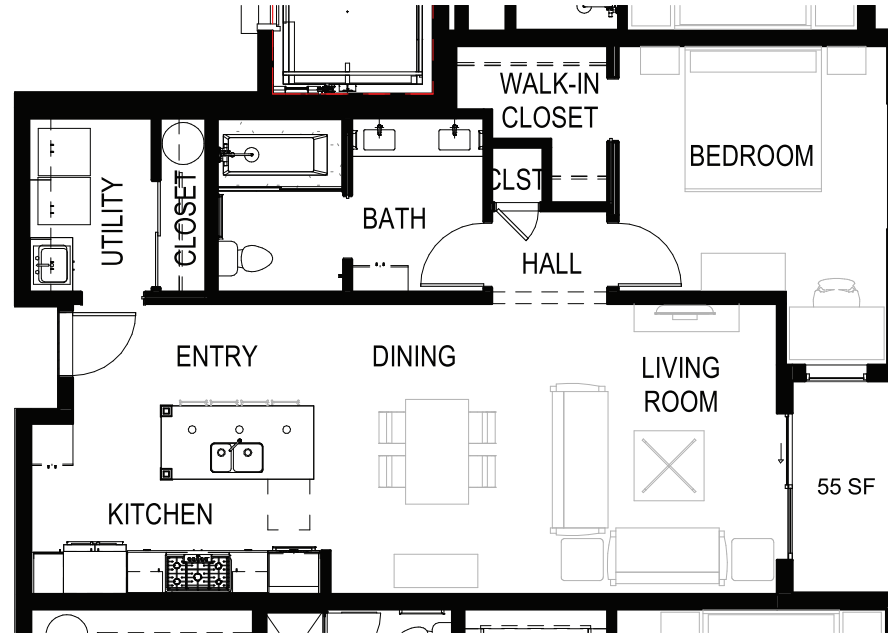

402, 602

1 Bedroom/1 Bath
1002 SF

FINISH PACKAGE:
Heritage

502

1 Bedroom/1 Bath
1002 SF

FINISH PACKAGE:
Classic

for more information:
SALES@MIDTOWNEUGENE.COM

THE MIDTOWN

16th & PEARL,
EUGENE, OREGON

Square footage is estimated. Actual square footage confirmed prior to recording.

MIDTOWNEUGENE.COM