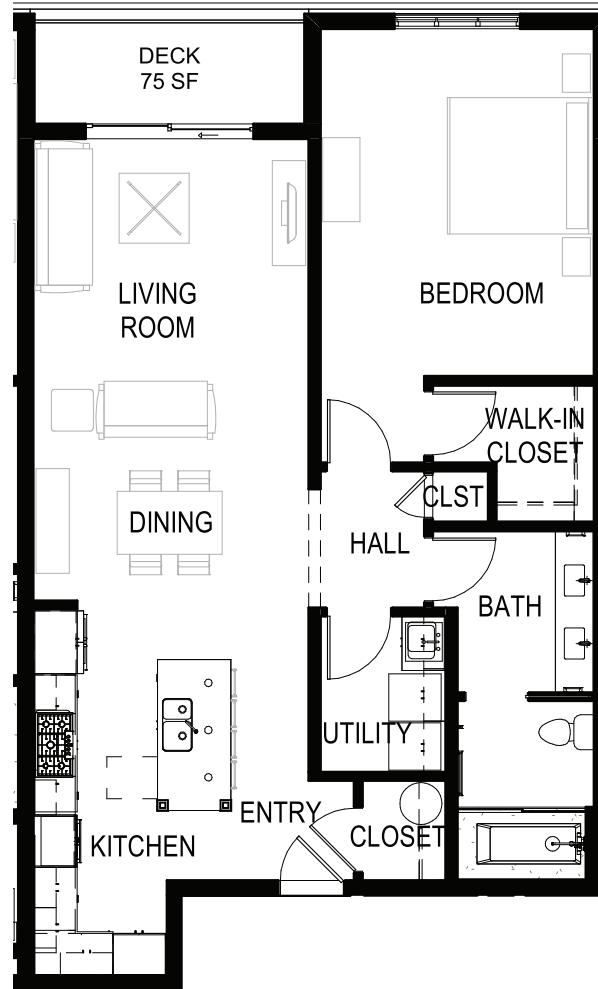

305, 505

1 Bedroom/1 Bath
1118 SF

FINISH PACKAGE:
Heritage

405, 605

1 Bedroom/1 Bath
1118 SF

FINISH PACKAGE:
Classic

for more information:
SALES@MIDTOWNEUGENE.COM

THE MIDTOWN

16th & PEARL,
EUGENE, OREGON

Square footage is estimated. Actual square footage confirmed prior to recording.

MIDTOWNEUGENE.COM