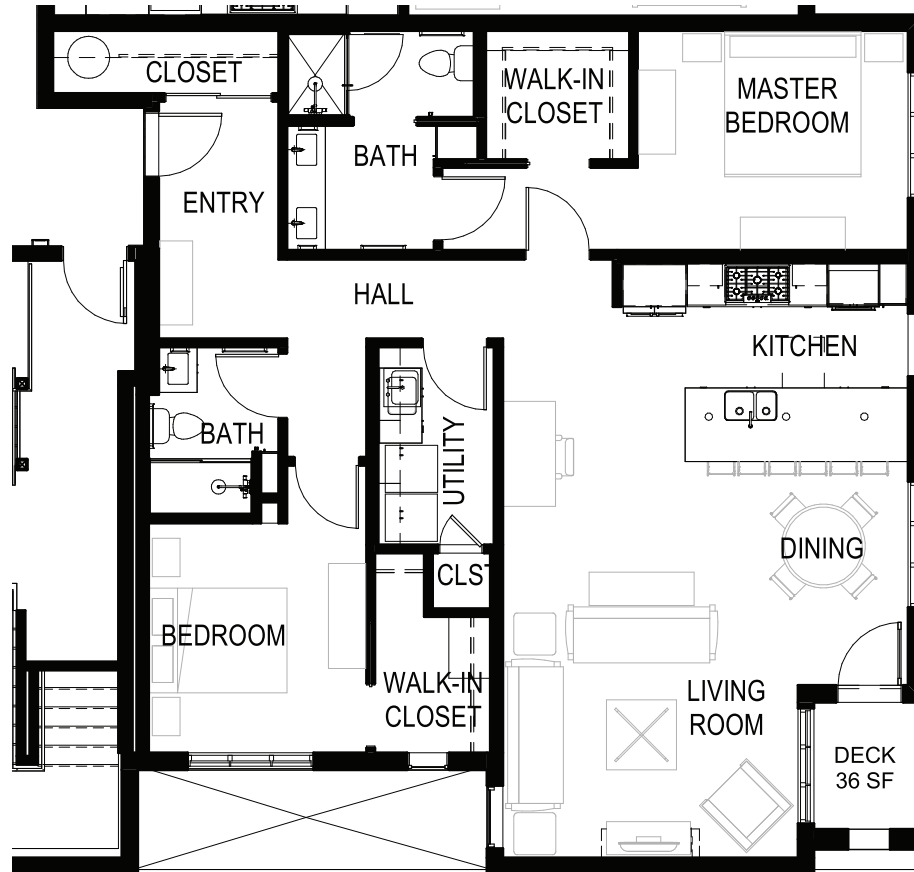

301*

2 Bedroom/2 Bath
1415 SF

FINISH PACKAGE:
Heritage

*Gas fireplace upgrade available.

— 2nd Classic Pkg

for more information:
SALES@MIDTOWNEUGENE.COM

THE MIDTOWN

16th & PEARL,
EUGENE, OREGON

Square footage is estimated. Actual square footage confirmed prior to recording.

MIDTOWNEUGENE.COM